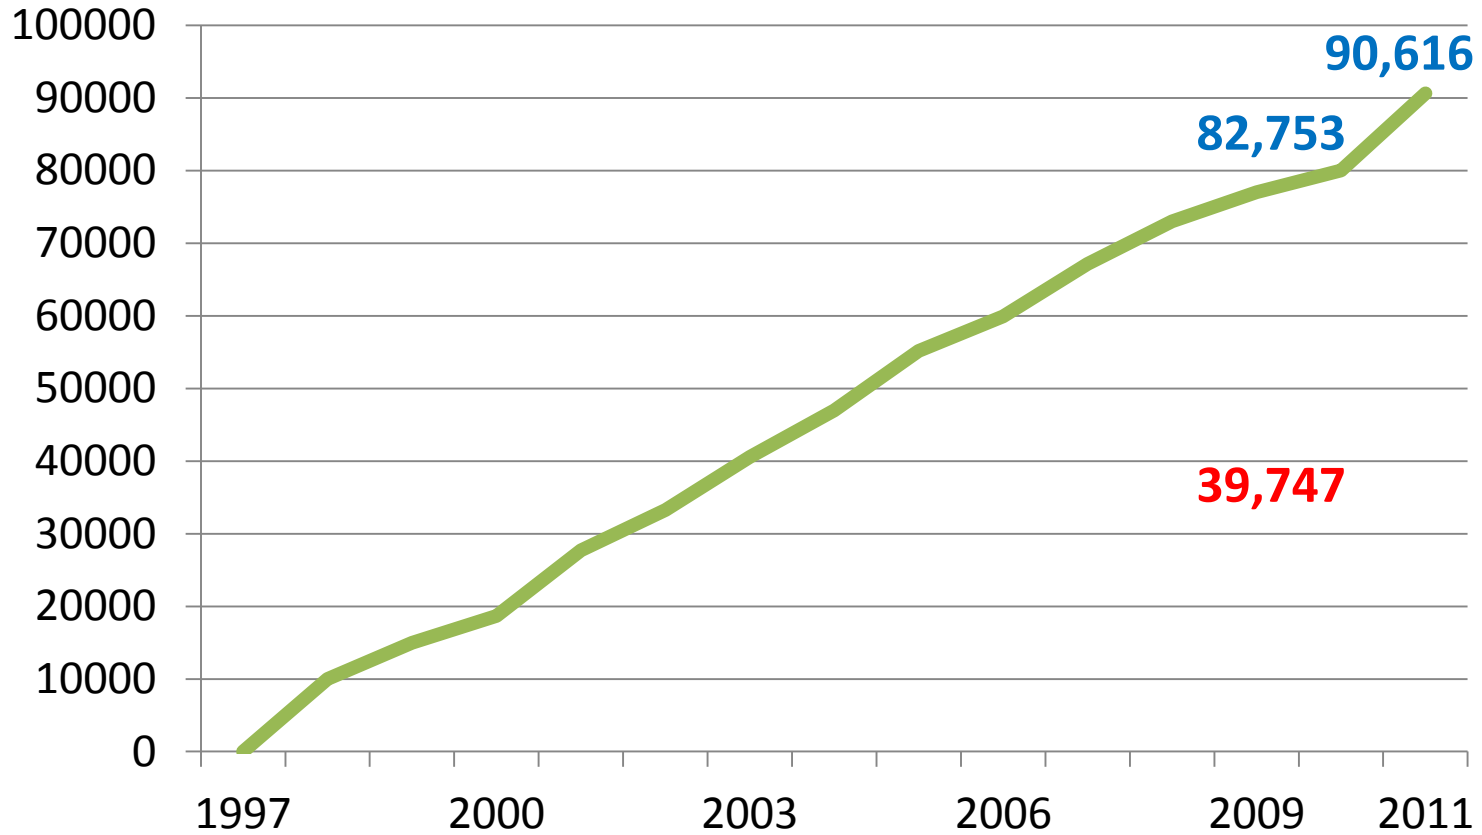

CHARTER SCHOOLS
IN
PENNSYLVANIA

Number of Charter Schools in Pennsylvania

Source: Pennsylvania Department of Education

Source: Pennsylvania Department of Education

Number of Students in Pennsylvania Charter Schools

Source: Pennsylvania Department of Education

Center for Research on Education Outcomes (CREDO)/Stanford University

	<u>U.S.</u>	<u>Pennsylvania</u>
Better than Comparative Traditional Public Schools	17%	25-30 %
Worse than Comparative Traditional Public Schools	37%	47%